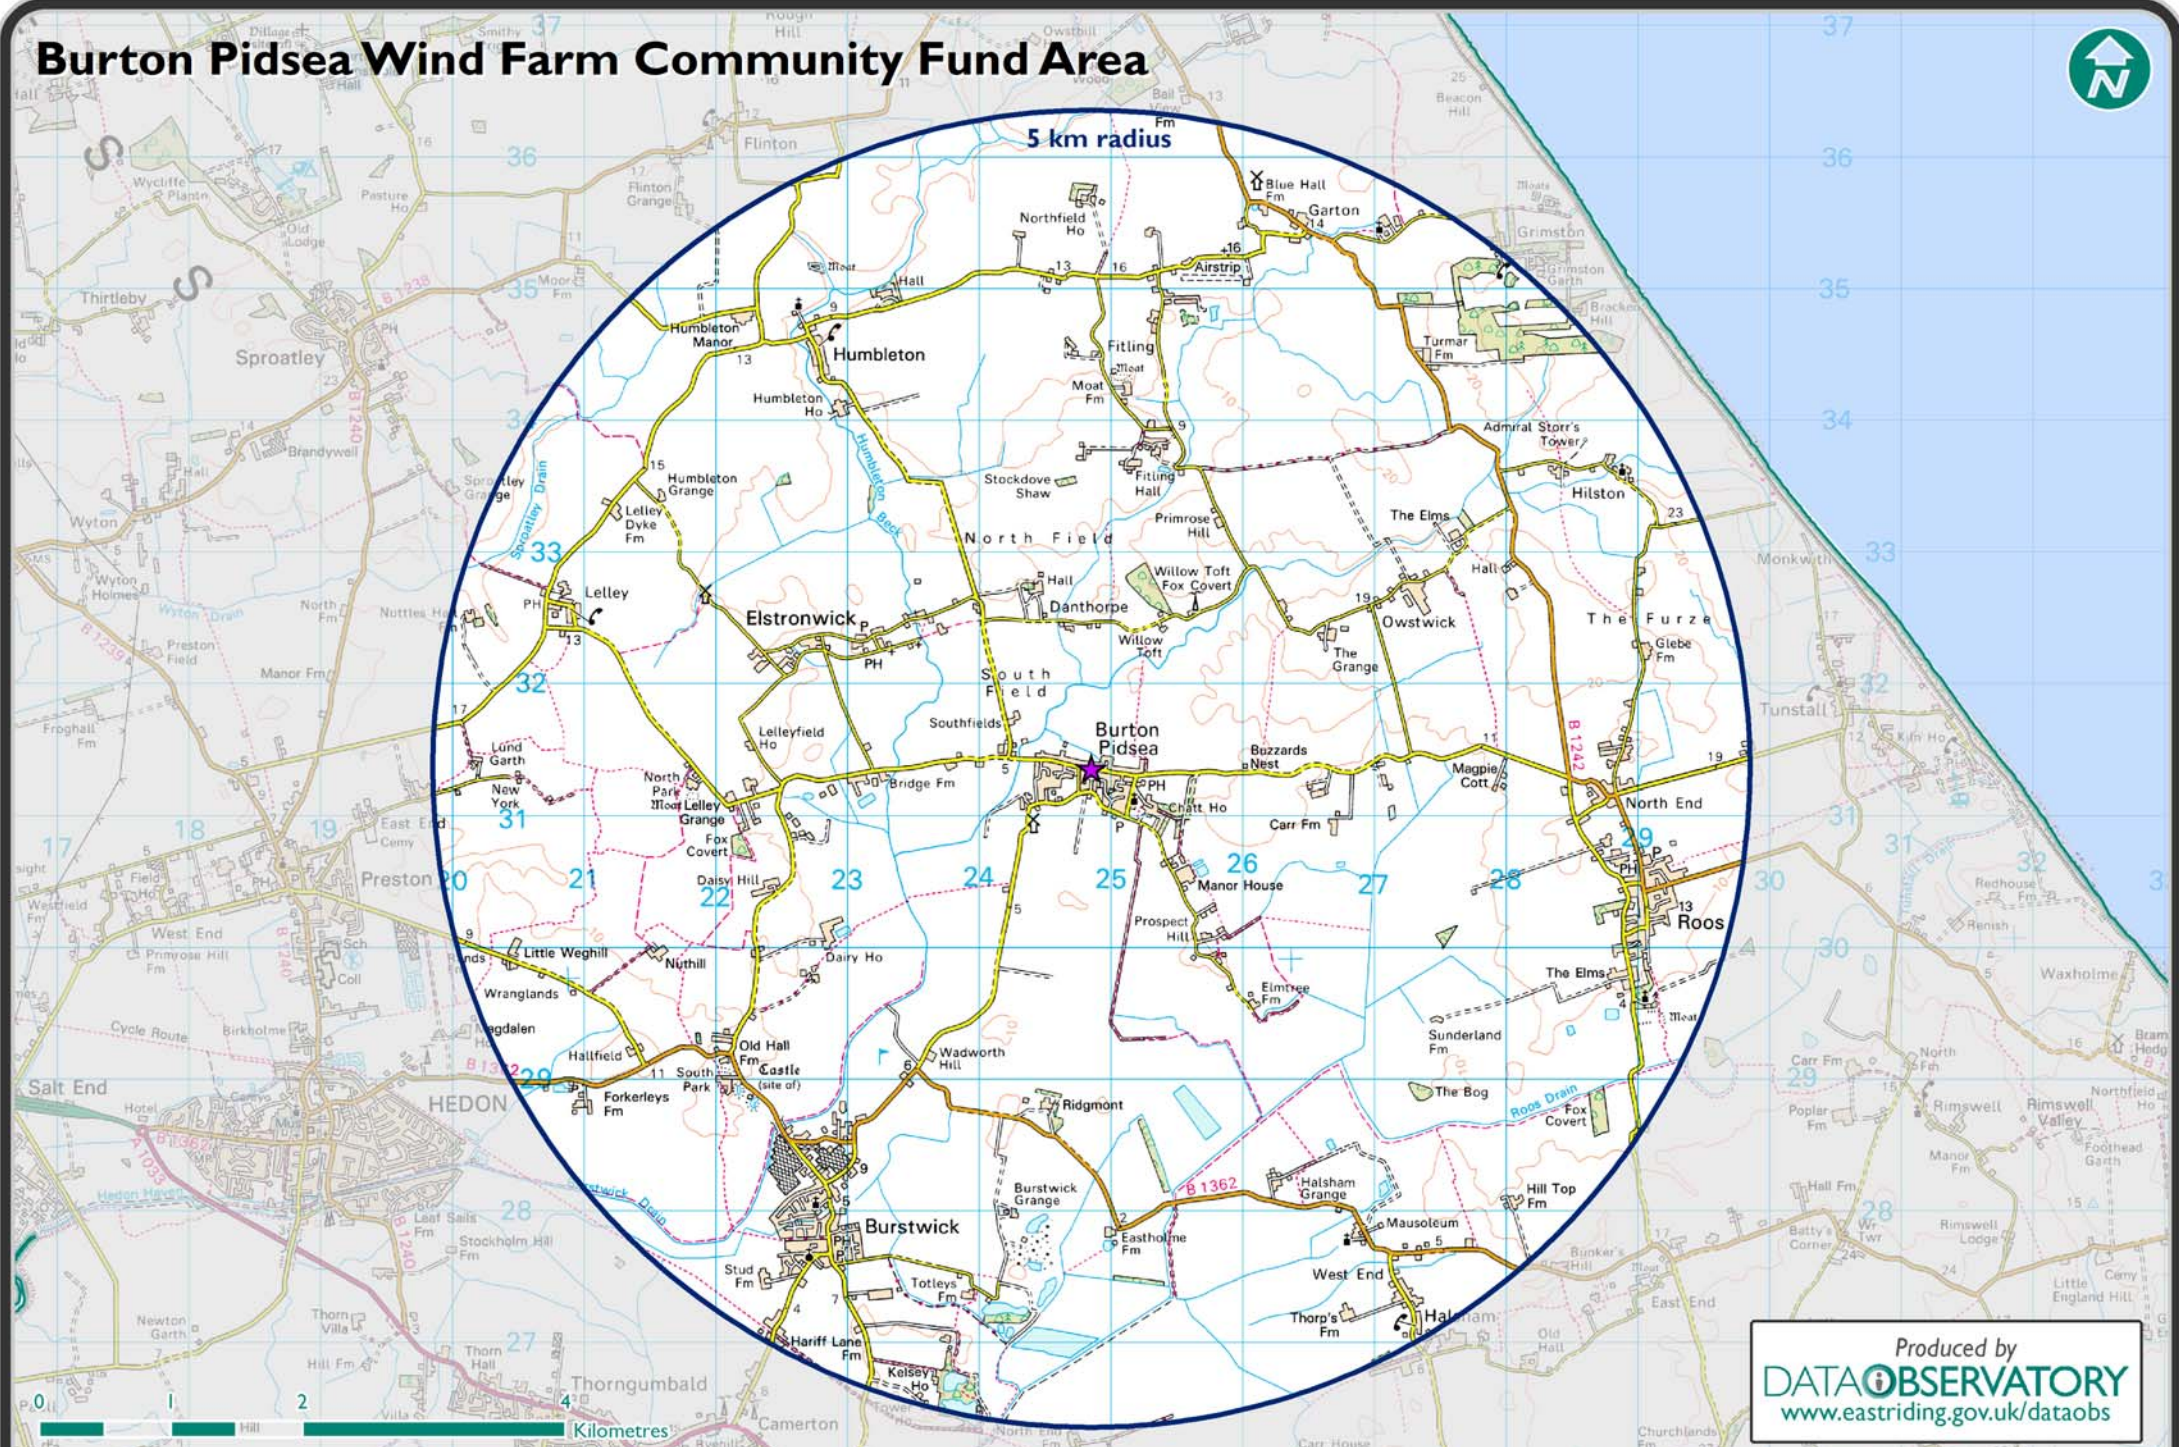

# Burton Pidsea Wind Farm Community Fund Area

Produced by  
**DATA OBSERVATORY**  
[www.eastriding.gov.uk/dataobs](http://www.eastriding.gov.uk/dataobs)

This map is reproduced from Ordnance Survey material with the permission of Ordnance Survey on behalf of Her Majesty's Stationery Office Crown copyright 2015. Unauthorised reproduction infringes Crown copyright and may lead to prosecution or civil proceedings. © Crown Copyright and database right 2015. Ordnance Survey 100023383. East Riding of Yorkshire Council.